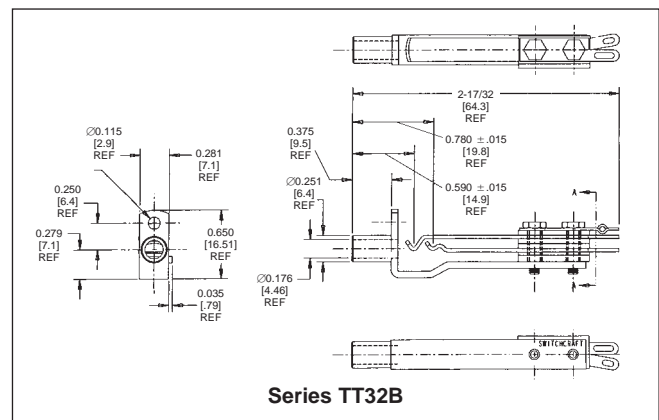

## TT-JAX® (.173") TELEPHONE JACKS BANTAM TYPE®

DIMENSIONS ARE FOR REFERENCE ONLY Inch  
(mm)

NOTE: Contact your Switchcraft Representative for price and delivery.