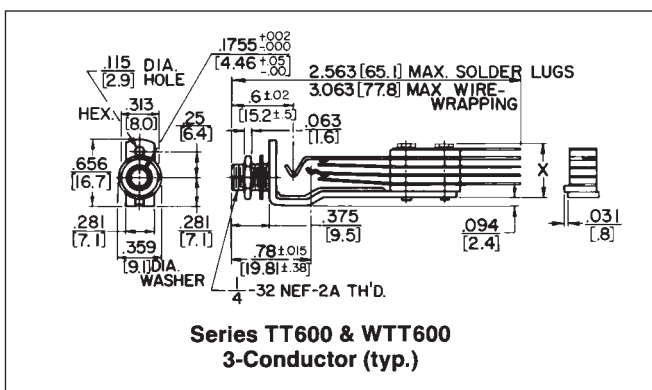

## TT-JAX® (.173") TELEPHONE JACKS BANTAM TYPE®

DIMENSIONS ARE FOR REFERENCE ONLY Inch  
(mm)

NOTE: Contact your Switchcraft Representative for price and delivery.