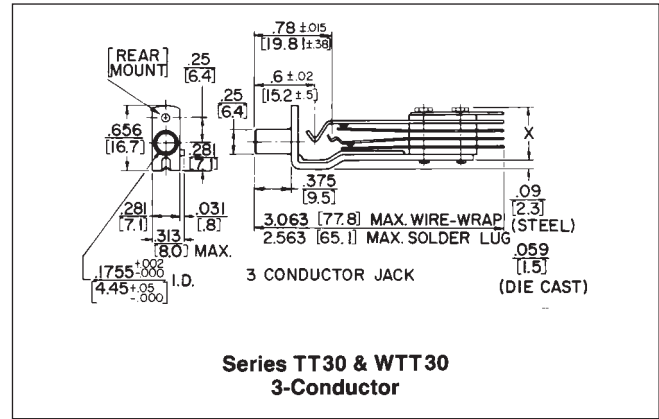

## TT-JAX® (.173") TELEPHONE JACKS BANTAM TYPE®

DIMENSIONS ARE FOR REFERENCE ONLY Inch  
(mm)

NOTE: Contact your Switchcraft Representative for price and delivery.