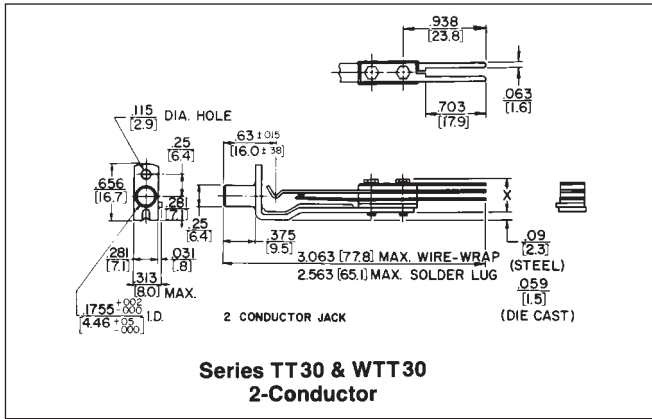

## TT-JAX® (.173") TELEPHONE JACKS BANTAM TYPE®

DIMENSIONS ARE FOR REFERENCE ONLY Inch  
(mm)

NOTE: Contact your Switchcraft Representative for price and delivery.