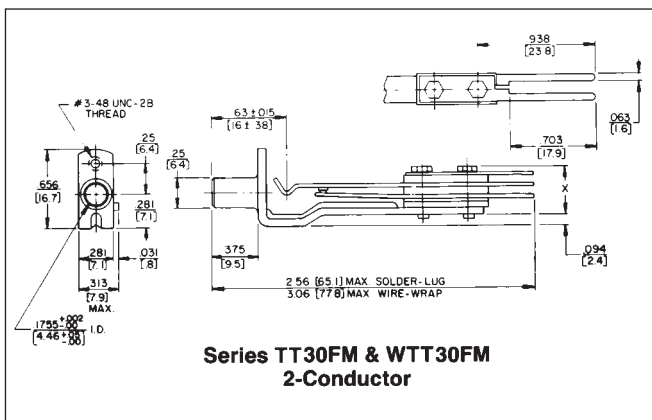

## TT-JAX® (.173") TELEPHONE JACKS BANTAM TYPE®

DIMENSIONS ARE FOR REFERENCE ONLY Inch  
(mm)

NOTE: Contact your Switchcraft Representative for price and delivery.