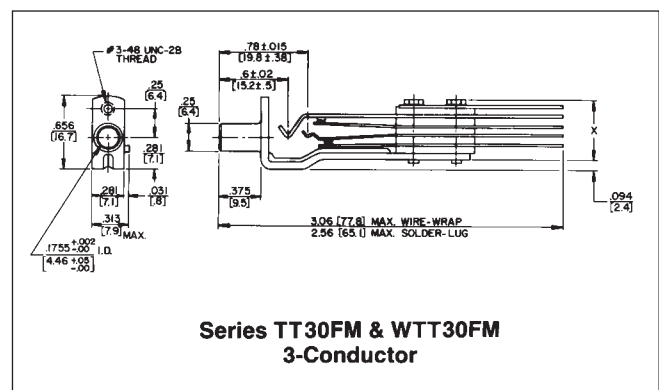

## TT-JAX® (.173") TELEPHONE JACKS BANTAM TYPE®

DIMENSIONS ARE FOR REFERENCE ONLY Inch  
(mm)

NOTE: Contact your Switchcraft Representative for price and delivery.